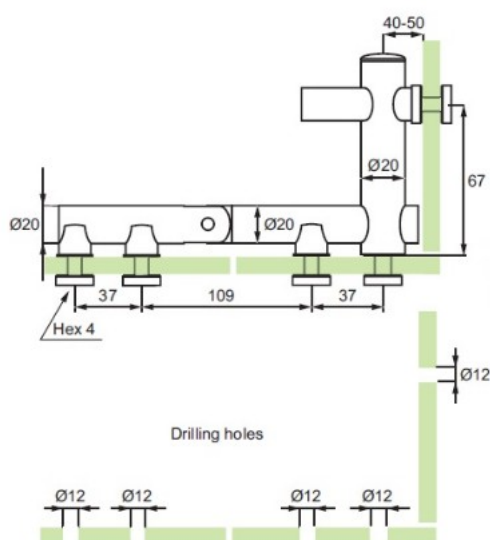

## Description:

Door Hinge/Angle Bracket F/Glass Cubicles, SS304-Brushed, 8-10mm Glass Thickness, F/Inset Doors,  $\varnothing$ 12mm Drilling

## Item number:

22.23.220-0

Units	Box	Carton	HS Code	Barcode
Pcs.	1	20	8302100090	
				5704866443661